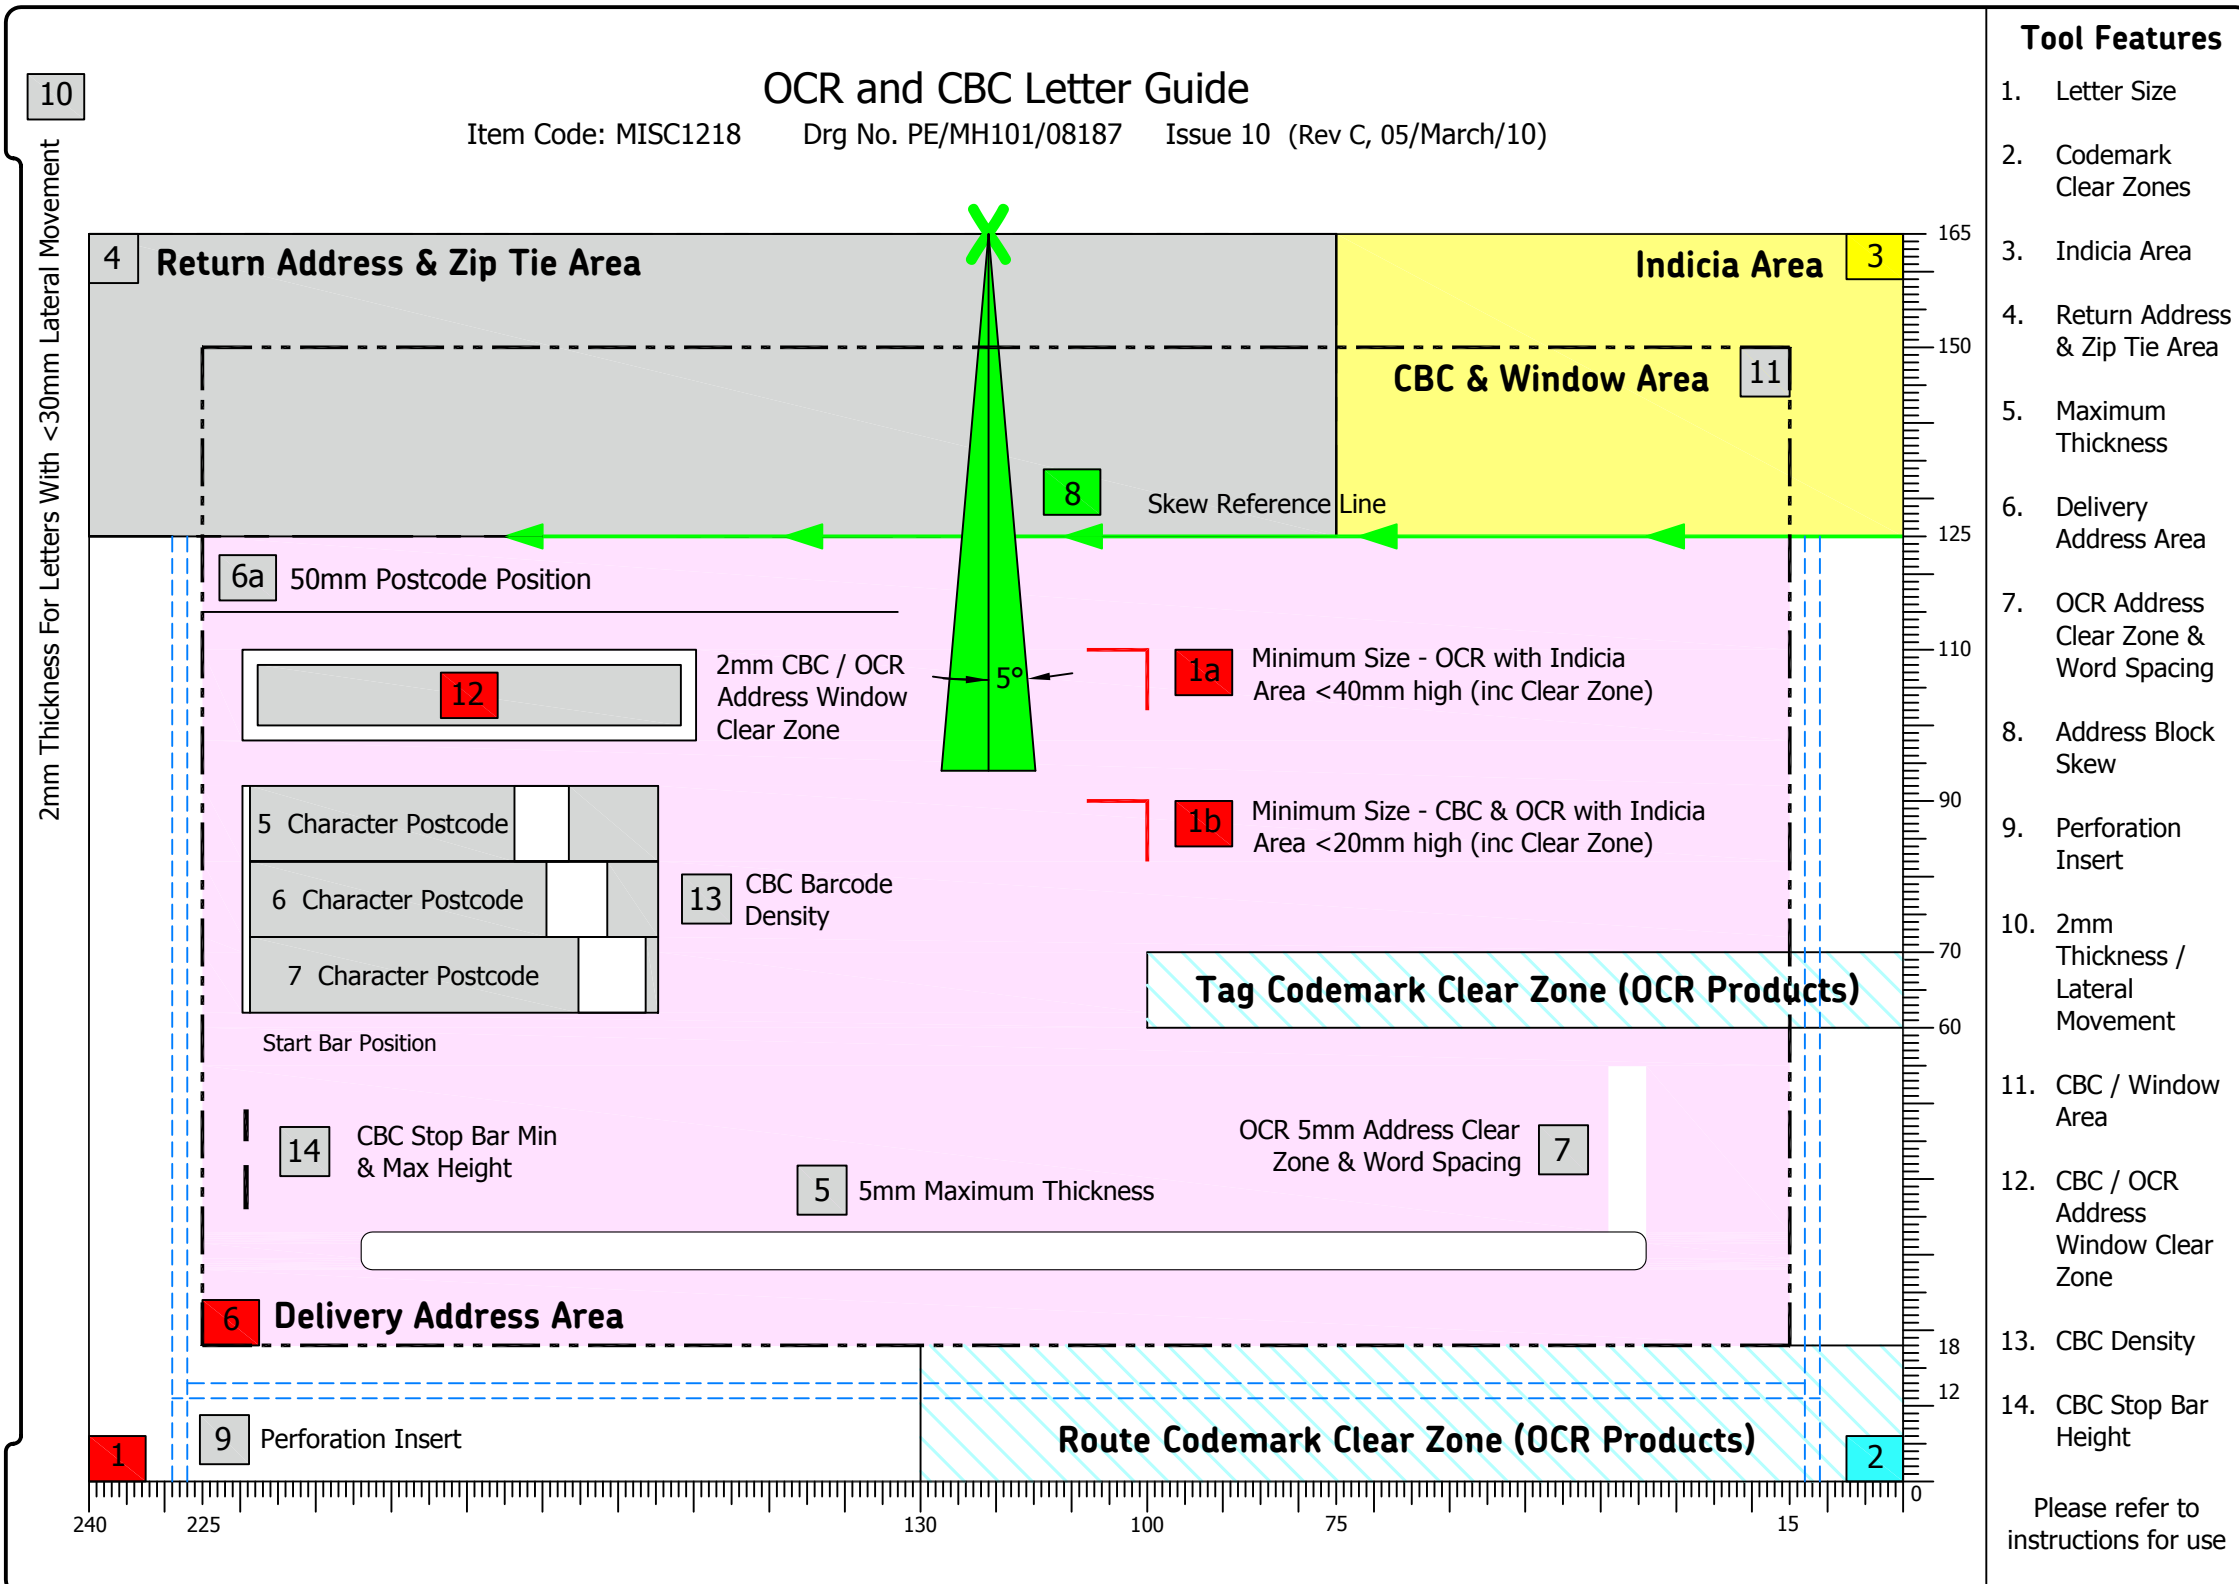

# OCR and CBC Letter Guide

Item Code: MISC1218 Drg No. PE/MH101/08187 Issue 10 (Rev C, 05/March/10)

## Tool Features

1. Letter Size
  2. Codemark Clear Zones
  3. Indicia Area
  4. Return Address & Zip Tie Area
  5. Maximum Thickness
  6. Delivery Address Area
  7. OCR Address Clear Zone & Word Spacing
  8. Address Block Skew
  9. Perforation Insert
  10. 2mm Thickness / Lateral Movement
  11. CBC / Window Area
  12. CBC / OCR Address Window Clear Zone
  13. CBC Density
  14. CBC Stop Bar Height
- Please refer to instructions for use